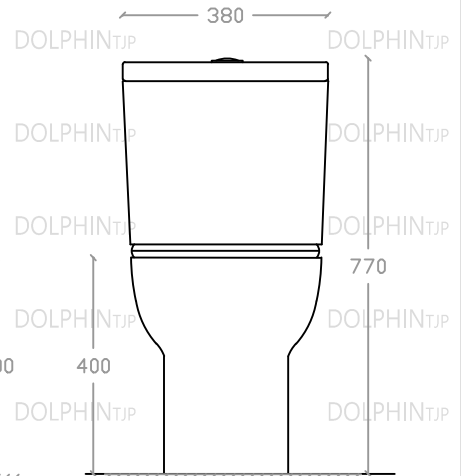

DOLPHIN TANITO VW 2025

Rimless Washdown Close-Coupled WC Suite
 3/4 Litres Dual Flush
 S Trap: 250mm
 P Trap: 180mm
 Size: L650mm x W380mm x H770mm

Top view

Side view

Front view

*ALL MEASUREMENT ARE CORRECT AS PER DATE OF MEASUREMENT

*ALL DIMENSION TOLERANCE $\pm 10\text{mm}$

*WEIGHT TOLERANCE $\pm 5\%$

Measurement By:	Rebekah & Hui Yu	Verified By:		Prepared By:	Victor
	17.11.2022				11.08.2025

DOLPHIN_{TJP}