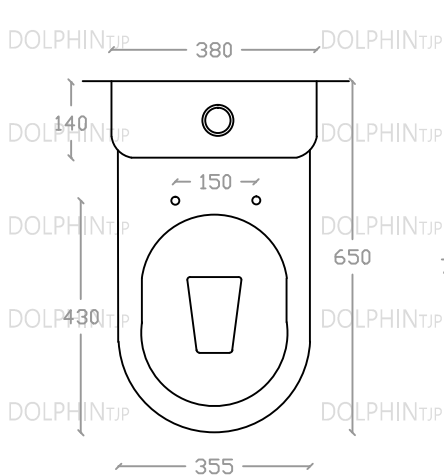

DOLPHIN TANITO VW 2025

Rimless Washdown Close-Coupled WC Suite
 3/4 Litres Dual Flush
 S Trap: 250mm
 P Trap: 180mm
 Size: L650mm x W380mm x H770mm

Top view

Side view

Front view

*ALL MEASUREMENT ARE CORRECT AS PER DATE OF MEASUREMENT

*ALL DIMENSION TOLERANCE $\pm 10\text{mm}$

*WEIGHT TOLERANCE $\pm 5\%$

Measurement By:	Rebekah & Hui Yu	Verified By:		Prepared By:	Victor
	17.11.2022				11.08.2025

DOLPHIN_{TJP}