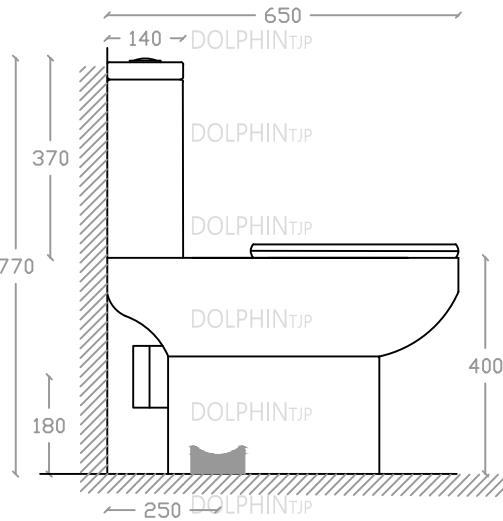

DOLPHIN TANITO VW 2025

Rimless Washdown Close-Coupled WC Suite
 3/4 Litres Dual Flush
 S Trap: 250mm
 P Trap: 180mm
 Size: L650mm x W380mm x H770mm

Top view

Side view

Front view

*ALL MEASUREMENT ARE CORRECT AS PER DATE OF MEASUREMENT

*ALL DIMENSION TOLERANCE $\pm 10\text{mm}$

*WEIGHT TOLERANCE $\pm 5\%$

Measurement By:	Rebekah & Hui Yu	Verified By:		Prepared By:	Victor
	17.11.2022				11.08.2025

DOLPHIN_{TJP}