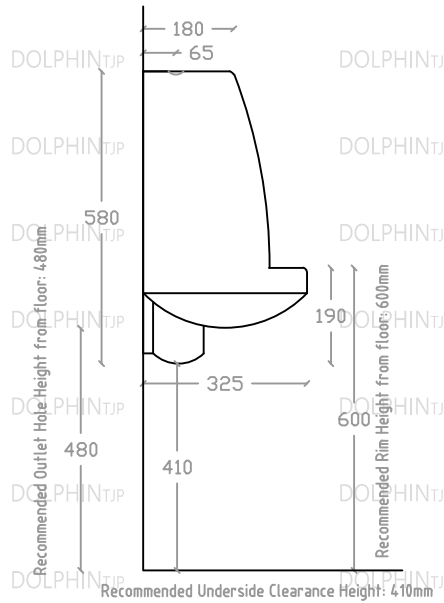

DOLPHIN VUB 30210 WHTI

Wall Hung Top Inlet Urinal
 Size: L325mm x W360mm x H580mm

Front view

Back view

Side view

Top view

*ALL MEASUREMENT ARE CORRECT AS PER DATE OF MEASUREMENT
 *ALL DIMENSION TOLERANCE ± 10 mm
 *WEIGHT TOLERANCE $\pm 5\%$

Measurement By:	Victor	Verified By:		Prepared By:	Victor
	12.03.2025				19.08.2025

DOLPHIN_{TJP}