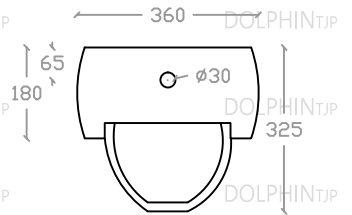

DOLPHIN VUB 30210 WHTI

Wall Hung Top Inlet Urinal
 Size: L325mm x W360mm x H580mm

Front view

Back view

Side view

Top view

*ALL MEASUREMENT ARE CORRECT AS PER DATE OF MEASUREMENT
 *ALL DIMENSION TOLERANCE ± 10 mm
 *WEIGHT TOLERANCE $\pm 5\%$

Measurement By:	Victor	Verified By:		Prepared By:	Victor
	12.03.2025				19.08.2025

DOLPHIN_{TJP}