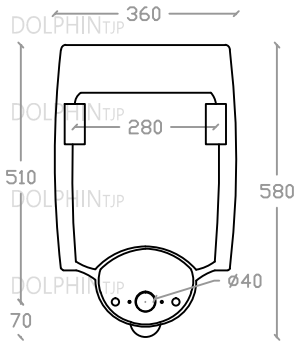

DOLPHIN VUB 30210 WHTI

Wall Hung Top Inlet Urinal
 Size: L325mm x W360mm x H580mm

Front view

Back view

Side view

Top view

*ALL MEASUREMENT ARE CORRECT AS PER DATE OF MEASUREMENT
 *ALL DIMENSION TOLERANCE ± 10 mm
 *WEIGHT TOLERANCE $\pm 5\%$

Measurement By:	Victor	Verified By:		Prepared By:	Victor
	12.03.2025				19.08.2025

DOLPHIN_{TJP}