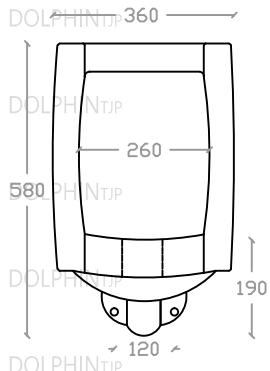

DOLPHIN VUB 30210 WHTI

Wall Hung Top Inlet Urinal
 Size: L325mm x W360mm x H580mm

Front view

Back view

Side view

Top view

*ALL MEASUREMENT ARE CORRECT AS PER DATE OF MEASUREMENT
 *ALL DIMENSION TOLERANCE ± 10 mm
 *WEIGHT TOLERANCE $\pm 5\%$

Measurement By:	Victor	Verified By:		Prepared By:	Victor
	12.03.2025				19.08.2025

DOLPHIN_{TJP}