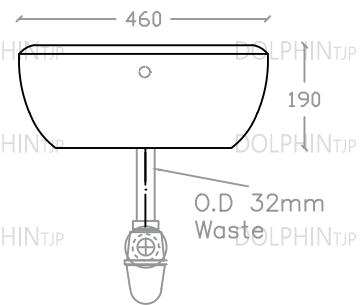

DOLPHIN WB 506

Wall Hung Basin

Size: L395mm x W460mm x H190mm

Top view

Side view

Front view

*ALL MEASUREMENT ARE CORRECT AS PER DATE OF MEASUREMENT

*ALL DIMENSION TOLERANCE $\pm 10\text{mm}$

*WEIGHT TOLERANCE $\pm 5\%$

Measurement By:	Rebekah & Richie	Verified By:		Prepared By:	Victor
	16.08.2022				19.08.2025

DOLPHIN_{TJP}