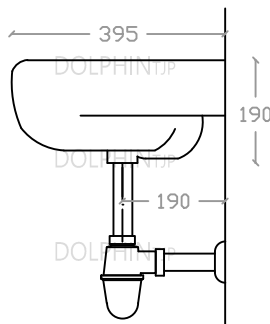

DOLPHIN WB 506

Wall Hung Basin

Size: L395mm x W460mm x H190mm

Top view

Side view

Front view

*ALL MEASUREMENT ARE CORRECT AS PER DATE OF MEASUREMENT

*ALL DIMENSION TOLERANCE $\pm 10\text{mm}$

*WEIGHT TOLERANCE $\pm 5\%$

Measurement By:	Rebekah & Richie	Verified By:		Prepared By:	Victor
	16.08.2022				19.08.2025

DOLPHIN_{TJP}