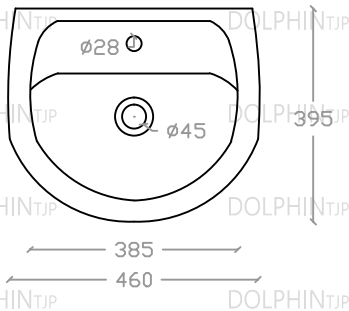

DOLPHIN WB 506

Wall Hung Basin

Size: L395mm x W460mm x H190mm

Top view

Side view

Front view

*ALL MEASUREMENT ARE CORRECT AS PER DATE OF MEASUREMENT

*ALL DIMENSION TOLERANCE $\pm 10\text{mm}$

*WEIGHT TOLERANCE $\pm 5\%$

Measurement By:	Rebekah & Richie	Verified By:		Prepared By:	Victor
	16.08.2022				19.08.2025

DOLPHIN_{TJP}