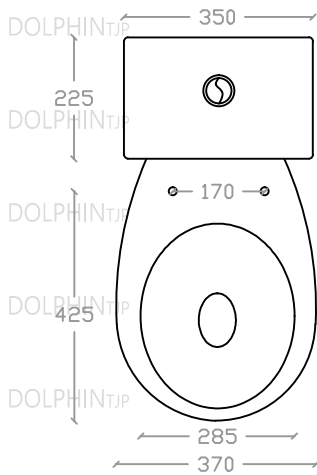

DOLPHIN WC 625-C350

Washdown Close-Coupled WC Suite

S Trap: 230mm

P-Trap: 180mm

Size: L680mm x W370mm x H750mm

Top view

Side view

Front view

*ALL MEASUREMENT ARE CORRECT AS PER DATE OF MEASUREMENT

*ALL DIMENSION TOLERANCE $\pm 10\text{mm}$

*WEIGHT TOLERANCE $\pm 5\%$

Measurement By:		Verified By:		Prepared By:	Victor
					23.09.2025

DOLPHIN_{TJP}