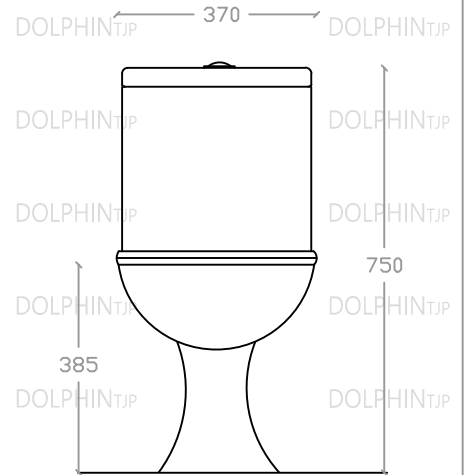

DOLPHIN WC 625-C350

Washdown Close-Coupled WC Suite

S Trap: 230mm

P-Trap: 180mm

Size: L680mm x W370mm x H750mm

Top view

Side view

Front view

*ALL MEASUREMENT ARE CORRECT AS PER DATE OF MEASUREMENT

*ALL DIMENSION TOLERANCE $\pm 10\text{mm}$

*WEIGHT TOLERANCE $\pm 5\%$

Measurement By:		Verified By:		Prepared By:	Victor
					23.09.2025

DOLPHIN_{TJP}