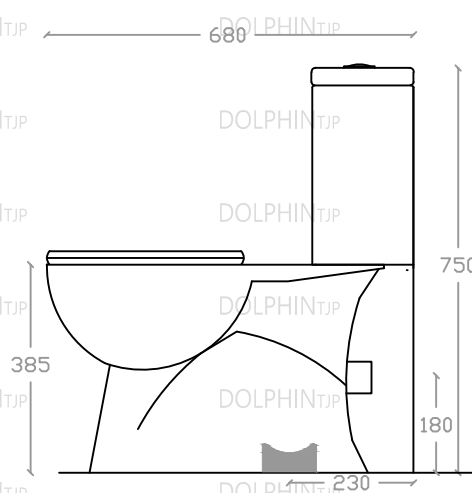

DOLPHIN WC 625-C350

Washdown Close-Coupled WC Suite

S Trap: 230mm

P-Trap: 180mm

Size: L680mm x W370mm x H750mm

Top view

Side view

Front view

*ALL MEASUREMENT ARE CORRECT AS PER DATE OF MEASUREMENT

*ALL DIMENSION TOLERANCE $\pm 10\text{mm}$

*WEIGHT TOLERANCE $\pm 5\%$

Measurement By:		Verified By:		Prepared By:	Victor
					23.09.2025

DOLPHIN_{TJP}