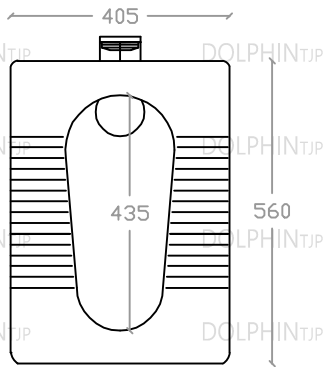

## DOLPHIN ASH C-366P

Squatting Pan with Intergrated Footrest  
c/w Intergral P-Trap  
Size: L560mm x W405mm x H330mm

Top view

Side view

Front view

\*ALL MEASUREMENT ARE CORRECT AS PER DATE OF MEASUREMENT

\*ALL DIMENSION TOLERANCE  $\pm 10\text{mm}$

\*WEIGHT TOLERANCE  $\pm 5\%$

Measurement By:	Victor & Karna	Verified By:		Prepared By:	Victor
	12.08.2024				15.08.2025

**DOLPHIN**<sub>TJP</sub>