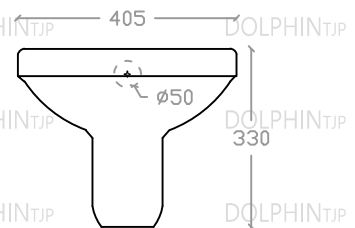

## DOLPHIN ASH C-366P

Squatting Pan with Intergrated Footrest  
c/w Intergral P-Trap  
Size: L560mm x W405mm x H330mm

Top view

Side view

Front view

\*ALL MEASUREMENT ARE CORRECT AS PER DATE OF MEASUREMENT

\*ALL DIMENSION TOLERANCE  $\pm 10\text{mm}$

\*WEIGHT TOLERANCE  $\pm 5\%$

Measurement By:	Victor & Karna	Verified By:		Prepared By:	Victor
	12.08.2024				15.08.2025

**DOLPHIN**<sub>TJP</sub>