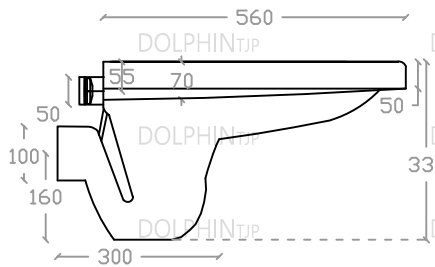

## DOLPHIN ASH C-366P

Squatting Pan with Intergrated Footrest  
c/w Intergral P-Trap  
Size: L560mm x W405mm x H330mm

Top view

Side view

Front view

\*ALL MEASUREMENT ARE CORRECT AS PER DATE OF MEASUREMENT

\*ALL DIMENSION TOLERANCE  $\pm 10\text{mm}$

\*WEIGHT TOLERANCE  $\pm 5\%$

Measurement By:	Victor & Karna	Verified By:		Prepared By:	Victor
	12.08.2024				15.08.2025

**DOLPHIN**<sub>TJP</sub>